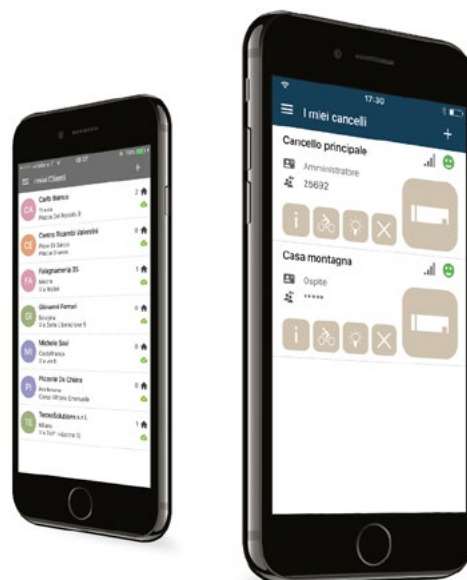

Key Automation News 12.2017

KUBE PRO & KUBE - Key Automation App

KUBE PRO & KUBE

Bluetooth interface
for the configuration
and management of
key automation systems

KUBE PRO

Dedicated to
the professional:
always carry it
with you, configure
the automation
and manage
your systems

KUBE

Dedicated to
the final customer:
to control the
gate and the night
lights through
one or more
smartphones

KEY AUTOMATION
Via Meucci
30027 San Donà di Piave
VENEZIA - ITALY
T. +39 0421 307456 - F. +39 0421 65698
info@keyautomation.it - www.keyautomation.it

Key Automation News 12.2017

KUBE PRO & KUBE - Key Automation App

FOR THE INSTALLER

Not just smartphone programming, but much more... **KUBE PRO** will revolutionize your work:

- Store your customer portfolio and all systems on your phone: you can always have data at hand, generate statistics and much more
- Perform automation programming and all functions without the need of the instruction manual very easily. Connect the KUBE to the 14A control panel and when the programming is over, take it with you

- Manage remote controls in the system via your smartphone
- Through the web portal you can manage the ordinary or extraordinary maintenance of all your customers
- If the end user purchases the KUBE module you can check through his app the cause of a problem or change a parameter before going onsite to the installation
- Create a work team by collecting data from your employees' installations