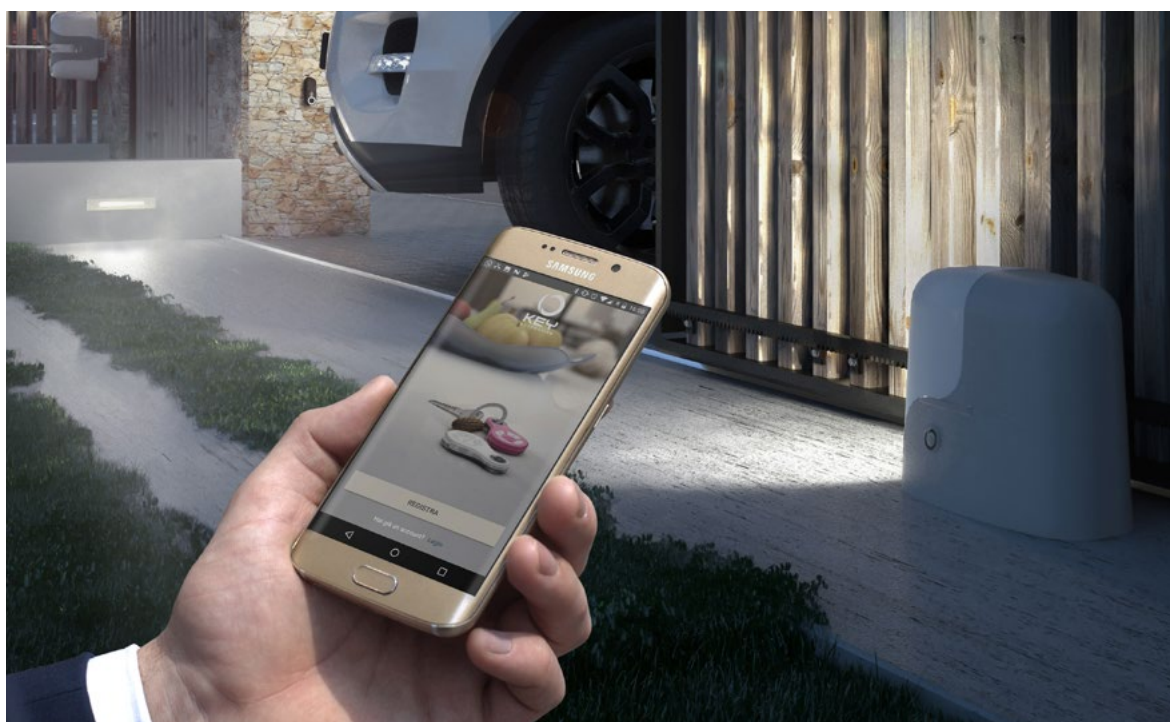

Key Automation News

FOR THE USER

Install the **KUBE** module in the control unit and download the dedicated app

You'll have all these features at your fingertips:

- Open and close your automations

- Control the lights in your garden

- Manage the access of other users via the main smartphone

- Keep in touch with your installer

KUBE - Key Automation App

KEY AUTOMATION
Via Meucci
30027 San Donà di Piave
VENEZIA - ITALY
T. +39 0421 307456 - F. +39 0421 65698
info@keyautomation.it - www.keyautomation.it