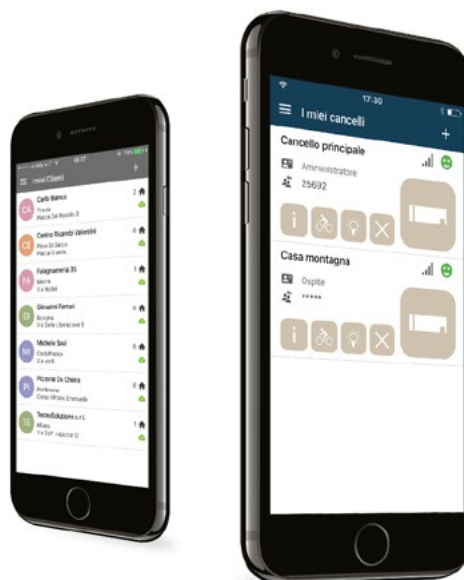

Key Automation News 12.2017

KUBE PRO & KUBE - Key Automation App

FOR THE INSTALLER

Not just smartphone programming, but much more... **KUBE PRO** will revolutionize your work:

- Store your customer portfolio and all systems on your phone: you can always have data at hand, generate statistics and much more
- Perform automation programming and all functions without the need of the instruction manual very easily. Connect the KUBE to the 14A control panel and when the programming is over, take it with you

- Manage remote controls in the system via your smartphone
- Through the web portal you can manage the ordinary or extraordinary maintenance of all your customers
- If the end user purchases the KUBE module you can check through his app the cause of a problem or change a parameter before going onsite to the installation
- Create a work team by collecting data from your employees' installations

HOW DOES IT WORK?

BUY
KUBE PRO

DOWNLOAD THE APP
FREE OF CHARGE*

MANAGE YOUR
INSTALLATIONS

* IMPORTANT: wait for verification and activation of the account by Key Automation (1-2 working days)

KEY AUTOMATION
Via Meucci
30027 San Donà di Piave
VENEZIA - ITALY
T. +39 0421 307456 - F. +39 0421 65698
info@keyautomation.it - www.keyautomation.it

Key Automation News

KUBE - Key Automation App

KUBE

Bluetooth interface for the smartphone control of key automation systems

KUBE

Dedicated to the final customer: to control the gate and the night lights via one or more smartphones.