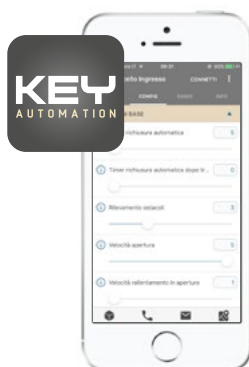

Key Automation News 12.2017

KUBE PRO & KUBE - Key Automation App

FOR THE INSTALLER

Not just smartphone programming, but much more... **KUBE PRO** will revolutionize your work:

- Store your customer portfolio and all systems on your phone: you can always have data at hand, generate statistics and much more
- Perform automation programming and all functions without the need of the instruction manual very easily. Connect the KUBE to the 14A control panel and when the programming is over, take it with you

- Manage remote controls in the system via your smartphone
- Through the web portal you can manage the ordinary or extraordinary maintenance of all your customers
- If the end user purchases the KUBE module you can check through his app the cause of a problem or change a parameter before going onsite to the installation
- Create a work team by collecting data from your employees' installations

HOW DOES IT WORK?

BUY
KUBE PRO

DOWNLOAD THE APP
FREE OF CHARGE*