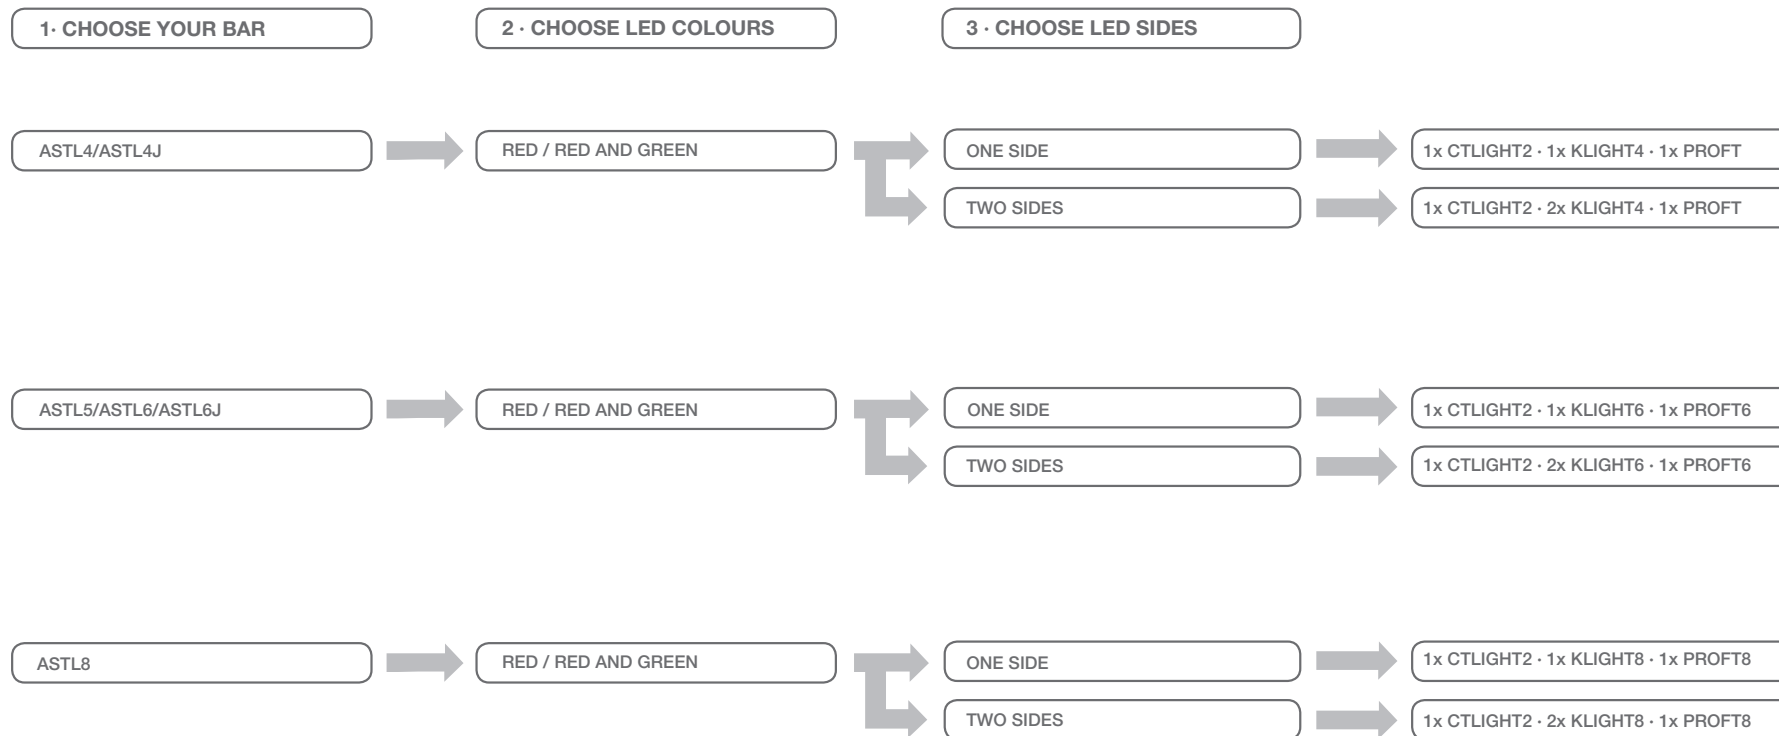

Key Automation News 11.2018

HOW TO CHOOSE THE LED LIGHT SYSTEM FOR BARRIERS

KEY AUTOMATION S.R.L.

Via Meucci 23 | 30027 San Donà di Piave | VENEZIA - ITALY

T. +39 0421 307456 - F. +39 0421 65698 | info@keyautomation.it - www.keyautomation.it