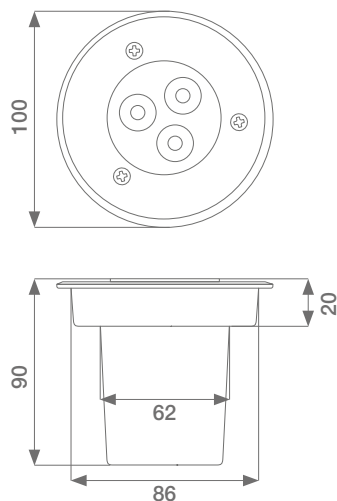

### DIMENSIONS

11-26Vdc

CRI 80

4000K

240lm

IP67

3W

## MODELS

CODE	DESCRIPTION	WEIGHT
TN103N *	Inset LED light	0,27kg

\* NOT compatible with 14A control unit for gates