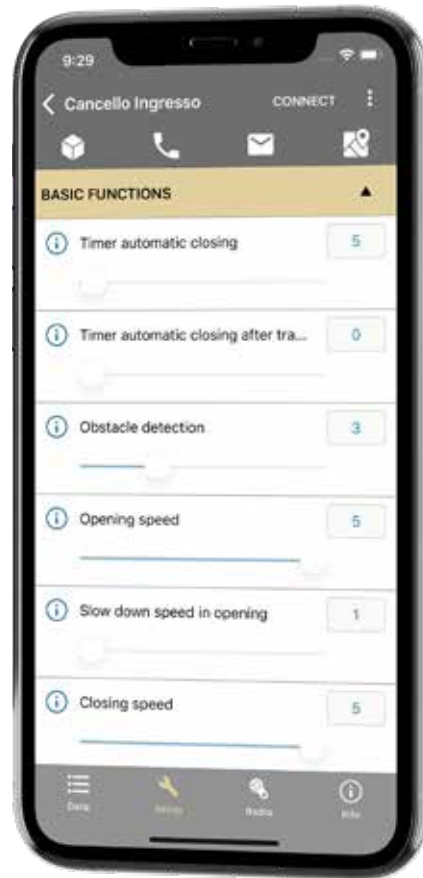

KUBE PRO

MODULE FOR SMARTPHONE PROGRAMMING

MODELS

CODE	DESCRIPTION
KUBEPRO	Module for smartphone programming, for 14A and HALO

PLUS

App specifically designed for professional installers, for configuring doors and gates

KEY CLOUD: a set of services for viewing and backing up data, for the management of your team and the planning of scheduled maintenance in time

Compatible with 14A control unit from 3.0 firmware version and HALO