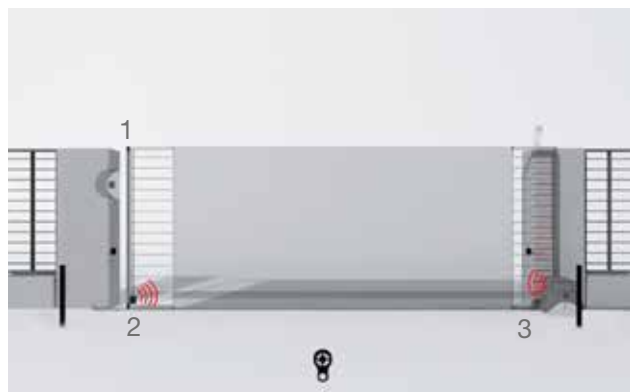

SEKUR CO/W

RADIO SAFETY EDGE SYSTEM, 868 MHz

COMTX

COMRX

MODELS

CODE	DESCRIPTION
COMTX	868MHz radio transmitter for safety edge
COMRX	868MHz radio receiver for safety edge control
KCOMW	Radio transmitter and receiver kit with batteries included

PLUS

Radio receiver-transmitter system for maximum safety and fast installation

Bidirectional 868MHz transmission

Up to 8 transmitters for each receiver

4 different frequencies to avoid interference

Possibility to connect mechanical or resistive safety edge 8.2kohm

Waterproof box

2 years battery lifetime (5 years with power saving mode)

STANDARD INSTALLATION

- 1 Edge system
- 2 Transmitter
- 3 Receiver

- 1 Edge system
- 2 Transmitter
- 3 Receiver